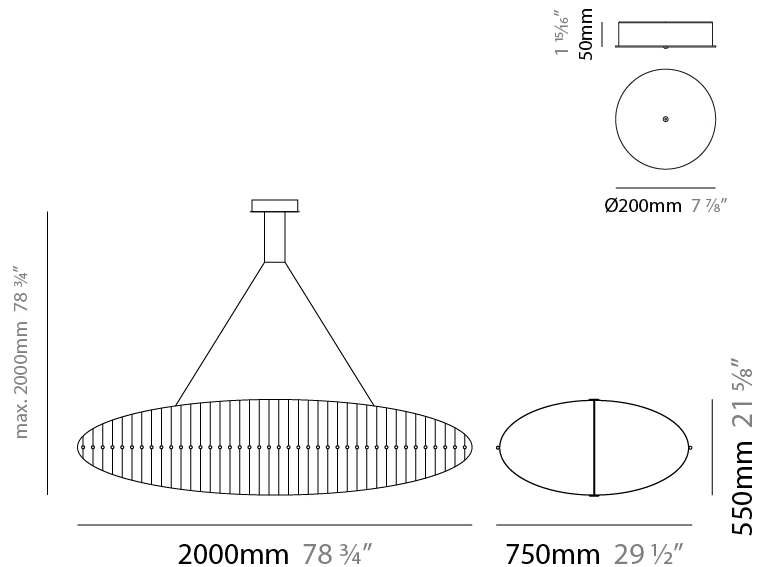

1. To build a product code in our configurator select the specify button on the base model # product page
2. To build a manual product code on this datasheet choose from the options listed below in blue font and add the suffix to the base model #

GENERAL

Series: Fieltebek
Brand: Quasar
Division: Design
Mounting Type: Suspension
Mounting Location: Ceiling
Subcategory: Ambient

PHYSICAL

Shape: Abstract
Length (mm): 2000
Length (in): 78 ¾"
Width (mm): 750
Width (in): 29 ½"
Height (mm): 550
Height (in): 21 ⅝"
Max. Overall Height (mm): 2000
Max. Overall Height (in): 78 ¾"
Light Distribution: Omnidirectional
Weight (kg): 7.5
Weight (lbs): 16.53
Fixture Finish: NIC / BRA
Fixture Material: Metal
Cable Details: 1500mm cable

ELECTRICAL

Number of Lamps: 78
Lamp Type: LED Retrofit
Input Wattage (W): 25.74
Bulb Included: Bulb Included
Max. Wattage Per Lamp (W): 0.33
Lamp Base: E10
Dimming: Non-Dimming / Phase Dimming (120vac Only)
Driver Included: Yes
Driver Location: Integrated
Driver Type: Constant Voltage - 120/277Vac
Driver Class: Class 2
Input Voltage (V): 120 - 277
Output Voltage (V): 12
Lamp Voltage (V): 12
Upon Request: (Not included - see components) Integral: 0-10Vdc dimming

LED

Color Temperature (°K): 2600 / 3000 / 3500
Max. Delivered Lumen (lm): 1794 (2600K)
CRI: >90 CRI
Lamp Life (hrs): 50000

OPTICAL

RATINGS AND CERTIFICATIONS

Certified By: Certified for North American Standards
IP rating: IP20