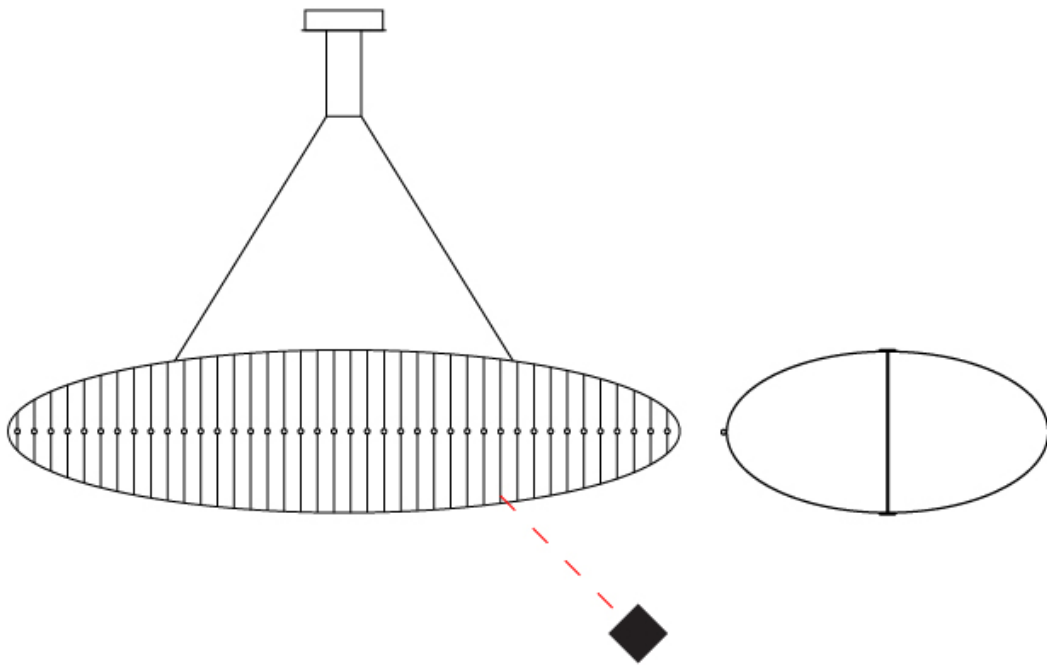

D101325-

PROJECT _____

TYPE _____

SPECIFIER _____

QUANTITY _____

DATE _____

D