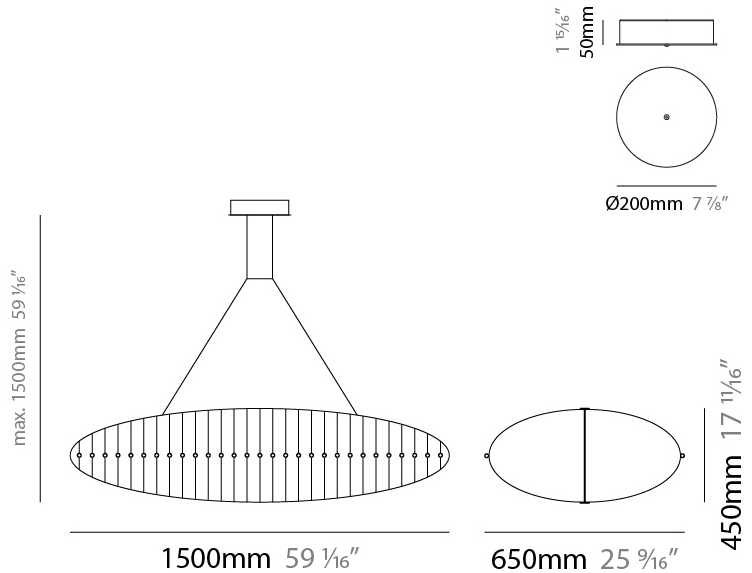

GENERAL

Series: Fieltebek
Brand: Quasar
Division: Design
Mounting Type: Suspension
Mounting Location: Ceiling
Subcategory: Ambient

PHYSICAL

Shape: Abstract
Length (mm): 1500
Length (in): 59 1/16"
Width (mm): 650
Width (in): 25 9/16"
Height (mm): 450
Height (in): 17 11/16"
Max. Overall Height (mm): 1500
Max. Overall Height (in): 59 1/16"
Light Distribution: Omnidirectional
Weight (kg): 6.5
Weight (lbs): 14.33
Fixture Finish: NIC / BRA
Fixture Material: Metal
Cable Details: 1500mm cable

ELECTRICAL

Number of Lamps: 56
Lamp Type: LED Retrofit
Input Wattage (W): 18.48
Bulb Included: Bulb Included
Max. Wattage Per Lamp (W): 0.33
Lamp Base: E10
Dimming: Non-Dimming / Phase Dimming (120vac Only)
Driver Included: Yes
Driver Location: Integrated
Driver Type: Constant Voltage - 120/277Vac
Driver Class: Class 2
Input Voltage (V): 120 - 277
Output Voltage (V): 12
Lamp Voltage (V): 12
Upon Request: (Not included - see components) Integral: 0-10Vdc dimming

LED

Color Temperature (°K): 2600 / 3000 / 3500
Max. Delivered Lumen (lm): 1288 (2600K)
CRI: >90 CRI
Lamp Life (hrs): 50000

OPTICAL

RATINGS AND CERTIFICATIONS

Certified By: Certified for North American Standards
IP rating: IP20