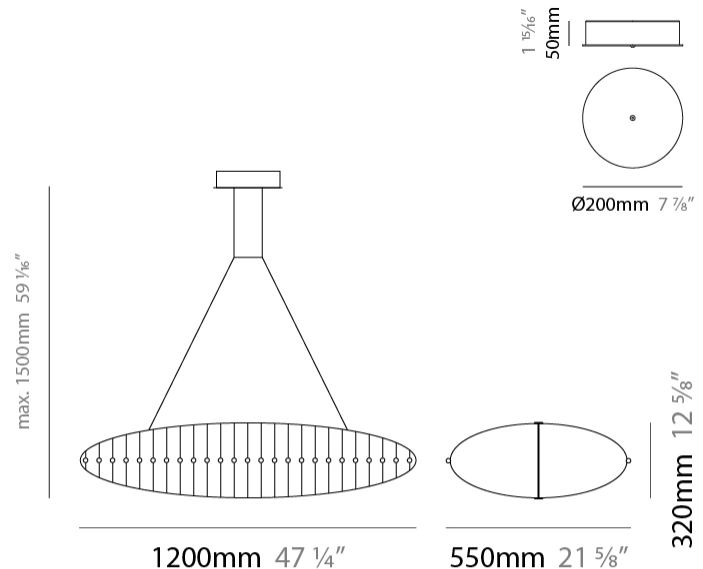

1. To build a product code in our configurator select the specify button on the base model # product page
2. To build a manual product code on this datasheet choose from the options listed below in blue font and add the suffix to the base model #

GENERAL

Series: Fieltebek
Brand: Quasar
Division: Design
Mounting Type: Suspension
Mounting Location: Ceiling
Subcategory: Ambient

PHYSICAL

Shape: Abstract
Length (mm): 1200
Length (in): 47 1/4
Width (mm): 550
Width (in): 21 5/8
Height (mm): 320
Height (in): 12 5/8
Max. Overall Height (mm): 1500
Max. Overall Height (in): 59 1/16
Light Distribution: Omnidirectional
Weight (kg): 6.5
Weight (lbs): 14.33
Fixture Finish: [NIC / BRA](#)
Fixture Material: Metal
Cable Details: 1500mm cable

ELECTRICAL

Number of Lamps: 48
Lamp Type: LED Retrofit
Input Wattage (W): 15.84
Bulb Included: Bulb Included
Max. Wattage Per Lamp (W): 0.33
Lamp Base: E10
[Dimming: Non-Dimming / Phase Dimming (120vac Only)](#)
Driver Included: Yes
Driver Location: Integrated
Driver Type: Constant Voltage - 120/277Vac
Driver Class: Class 2
Input Voltage (V): 120 - 277
Output Voltage (V): 12
Lamp Voltage (V): 12
Upon Request: (Not included - see components) Integral: 0-10Vdc dimming

LED

[Color Temperature (°K): 2600 / 3000 / 3500](#)
Max. Delivered Lumen (lm): 1104 (2600K)
CRI: >90 CRI
Lamp Life (hrs): 50000

OPTICAL

RATINGS AND CERTIFICATIONS

Certified By: Certified for North American Standards
IP rating: IP20